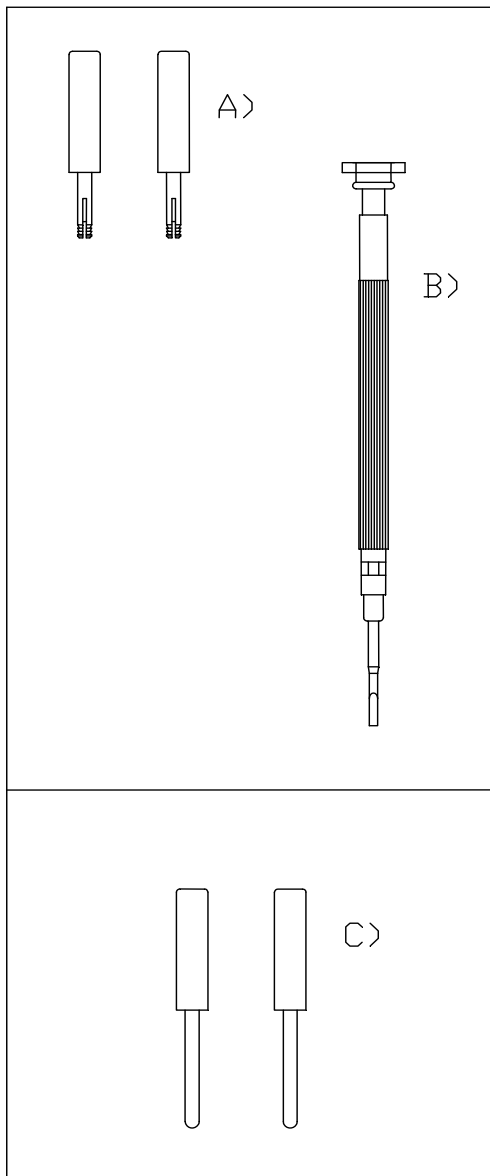

Temporary Leads / Electrophysiology

VascoStim TOPAS 2mm Adapter System

VascoStim TOPAS is an adapter system for temporary pacemakers and EP-Lab systems, so that catheters with 2mm touch protected plugs can be used.

The components of the system allow an easy and safe adaptation of catheters with touch protected 2mm pin connectors to devices with old 2mm connectors (C), as well as a permanent modification of old 2mm pin hole devices to the new standard by means of screwfixable plugs (A).

Ordering Information:

1. **377981 VascoStim TOPAS 5 Set**
   1 Set consisting of:
   - 1 pair Connectors (black/red, C)
   5 Sets per Box
2. **509393 VascoStim TOPAS Pacemaker-Set**
   1 Set consisting of:
   - 2 pairs Screwfix plug (black/red, A)
   - 1 pc. Screwdriver (B)
   5 Sets per Box
3. **509394 VascoStim TOPAS EP-Set**
   1 Set consisting of:
   - 6 pairs Screwfix plug (black/red, A)
   - 1 pc. Screwdriver (B)
   1 Set per Box
4. **509395 VascoStim TOPAS Connector-Set**
   1 Set consisting of:
   - 12 pairs Connectors (black/red, C)
   1 Set per Box
5. **509396 VascoStim TOPAS Universal-Set**
   1 Set consisting of:
   - 12 pairs Screwfix plugs (black/red, A)
   - 1 pc. Screwdriver (B)
   - 12 pairs Connectors (black/red, C)
   1 Set per Box