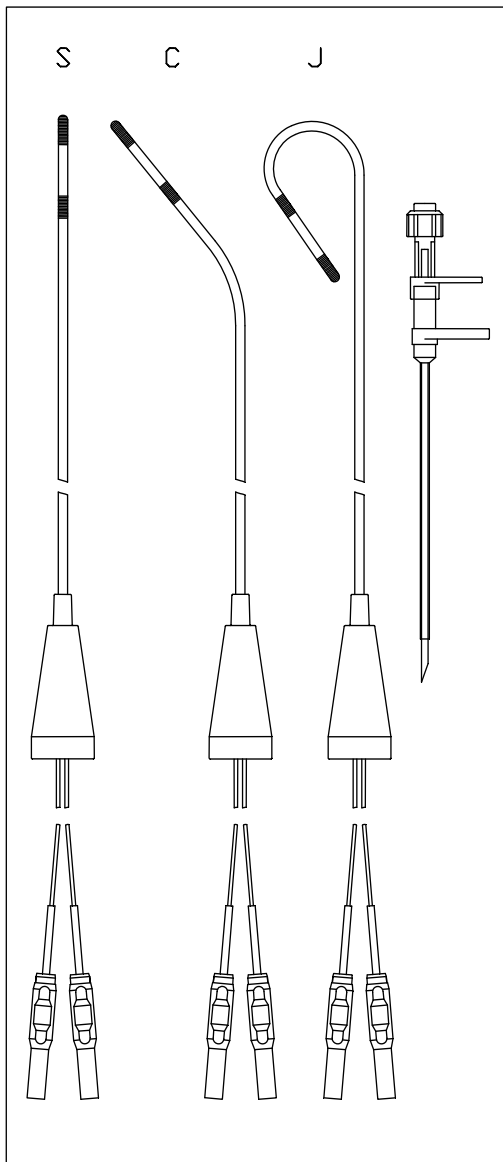

## VascoStim Bipolar

Intracardiac electrodes for temporary pacing and electrophysiology

The VascoStim catheters are intravascular catheters for electrophysiological diagnostics and for temporary pacing of the heart, especially in emergencies such as bradyarrhythmia and cardiac conduction system disorder. They can be easily inserted via a peripheral vein.

VascoStim can be positioned quickly, easy and safely and the advantages are good pushability, excellent torque control and positional - stability. VascoStim can be easily user preformed or ordered in traditional shapes.

### Technical Data:

Diameter:	5F/1.67mm, 6F/2.0mm
Surface	
Ring/Tip:	15/19mm <sup>2</sup> , 19/25mm <sup>2</sup>
Spacing of Electrodes:	7mm
Material:	Stainless Steel
Eff. length:	114cm
Isolation:	PEBA, radiopaque
Resistance:	< 60 Ohm
<b>Connector:</b>	shrouded 2mm pins