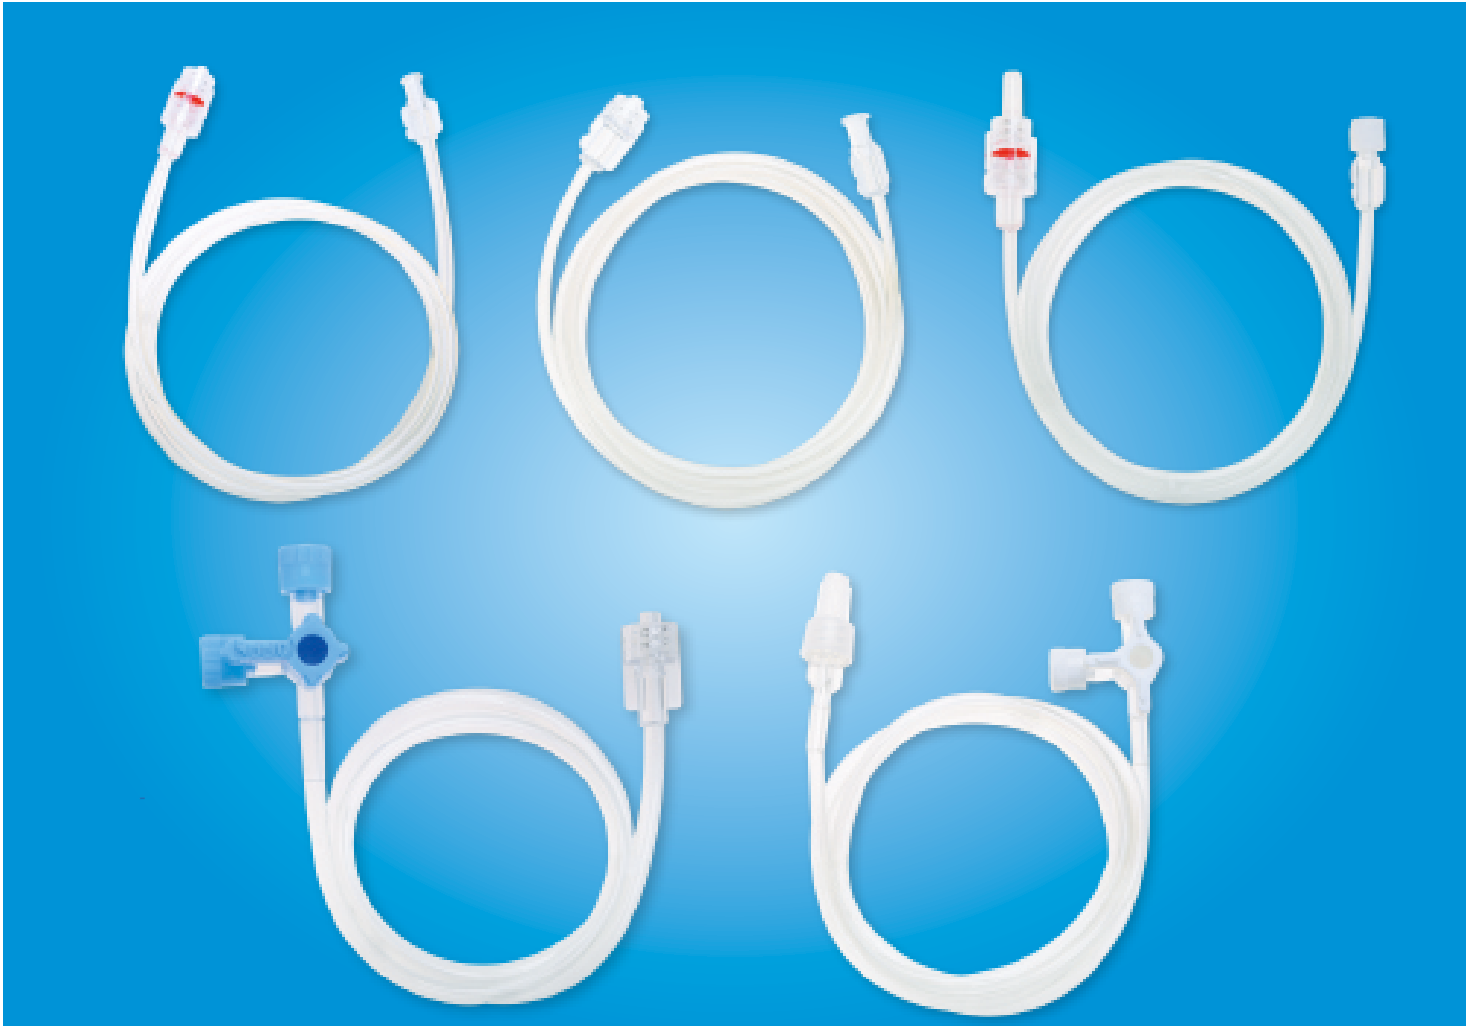

Extension Tube

- Unique braiding technology provides clear visualization of air bubbles inside the tubing
- Length customization is acceptable

Ref.NO.	Model	Production Description	Ref.NO.	Model	Production Description
PMT0101	30cm	Female-Male Luer Lock No Leakage under 500psi Pressure	PMT0501	30cm	Rotating adapter No Leakage under 1200psi Pressure
PMT0102	60cm		PMT0502	60cm	
PMT0103	90cm		PMT0503	90cm	
PMT0104	120cm		PMT0504	120cm	
PMT0105	150cm		PMT0505	150cm	
PMT0106	180cm		PMT0509	180cm	
PMT0301	30cm	Female-Male Luer Lock No Leakage under 1200psi Pressure	PMT0201	30cm	3-way stopcock-Male Luer lock No Leakage under 40psi Pressure
PMT0302	60cm		PMT0202	60cm	
PMT0303	90cm		PMT0203	90cm	
PMT0304	120cm		PMT0204	120cm	
PMT0304A	150cm		Male-Male Luer Lock No Leakage under 500psi Pressure	PMT0101P	30cm
PMT0304B	180cm