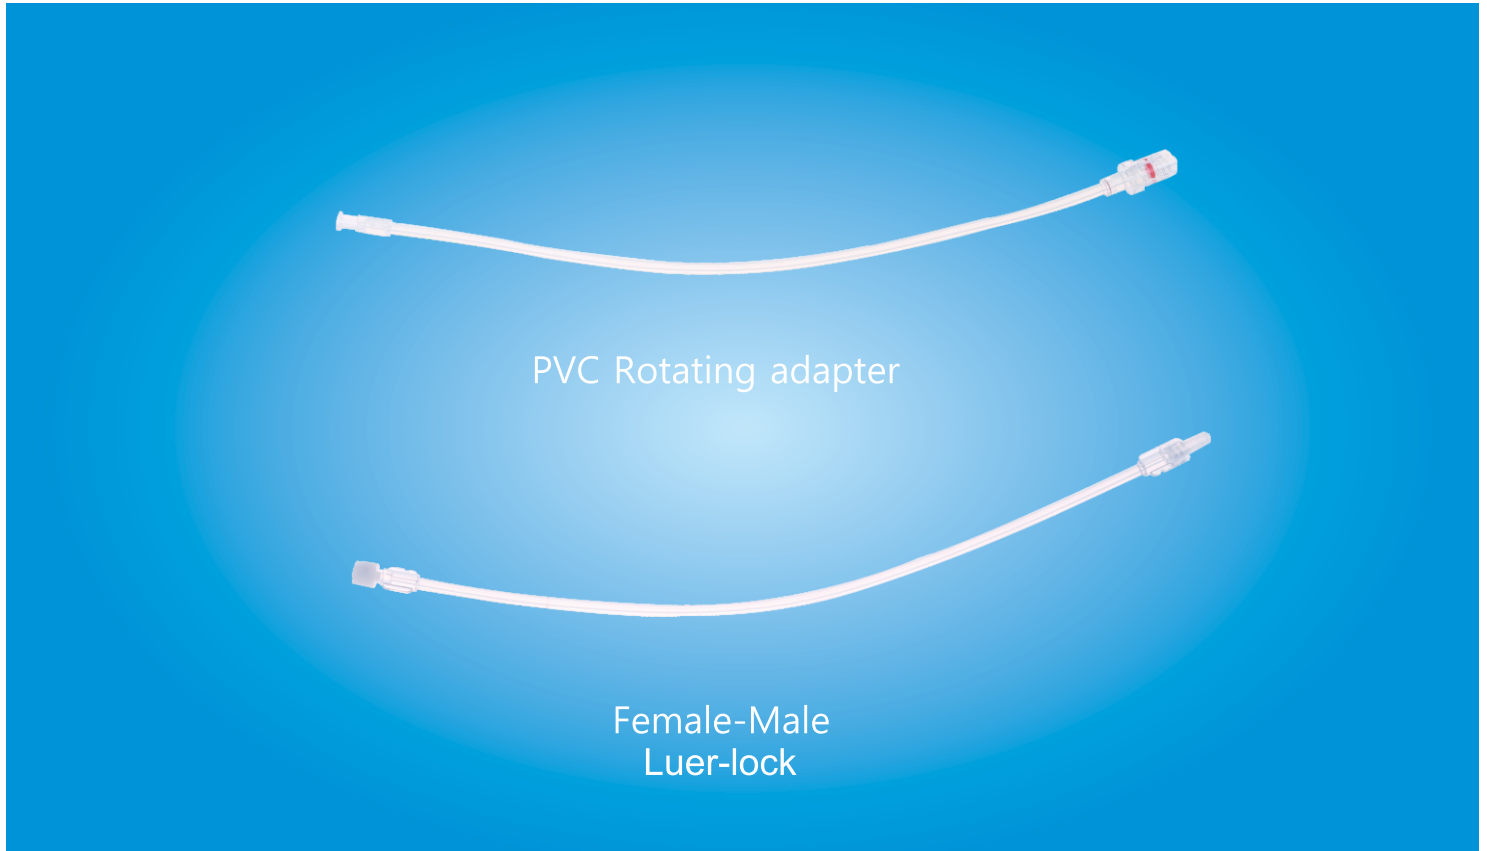

Extension Tube

- Unique braiding technology provides clear visualization of air bubbles inside the tubing

Ref.No.	Product Description	Model
PMT0801A	30CM*1200PSI, 1.5*4.7MM, PVC, Female-Male Luer-Lock	30cm
PMT0801B	50CM*1200PSI, 1.5*4.7MM, PVC, Female-Male Luer-Lock	50cm
PMT0801C	60CM*1200PSI, 1.5*4.7MM, PVC, Female-Male Luer-Lock	60cm
PMT0801D	90CM*1200PSI, 1.5*4.7MM, PVC, Female-Male Luer-Lock	90cm
PMT0801E	120CM*1200PSI, 1.5*4.7MM, PVC, Female-Male Luer-Lock	120cm
PMT0801F	150CM*1200PSI, 1.5*4.7MM, PVC, Female-Male Luer-Lock	150cm
PMT0801G	180CM*1200PSI, 1.5*4.7MM, PVC, Female-Male Luer-Lock	180cm
PMT0801H	200CM*1200PSI, 1.5*4.7MM, PVC, Female-Male Luer-Lock	200cm
PMT0901A	30CM*1200PSI, 1.5*4.7MM, PVC, Rotating adapter	30cm
PMT0901B	50CM*1200PSI, 1.5*4.7MM, PVC, Rotating adapter	50cm
PMT0901C	60CM*1200PSI, 1.5*4.7MM, PVC, Rotating adapter	60cm
PMT0901D	90CM*1200PSI, 1.5*4.7MM, PVC, Rotating adapter	90cm
PMT0901E	120CM*1200PSI, 1.5*4.7MM, PVC, Rotating adapter	120cm
PMT0901F	150CM*1200PSI, 1.5*4.7MM, PVC, Rotating adapter	150cm
PMT0901G	180CM*1200PSI, 1.5*4.7MM, PVC, Rotating adapter	180cm
PMT0901H	200CM*1200PSI, 1.5*4.7MM, PVC, Rotating adapter	200cm