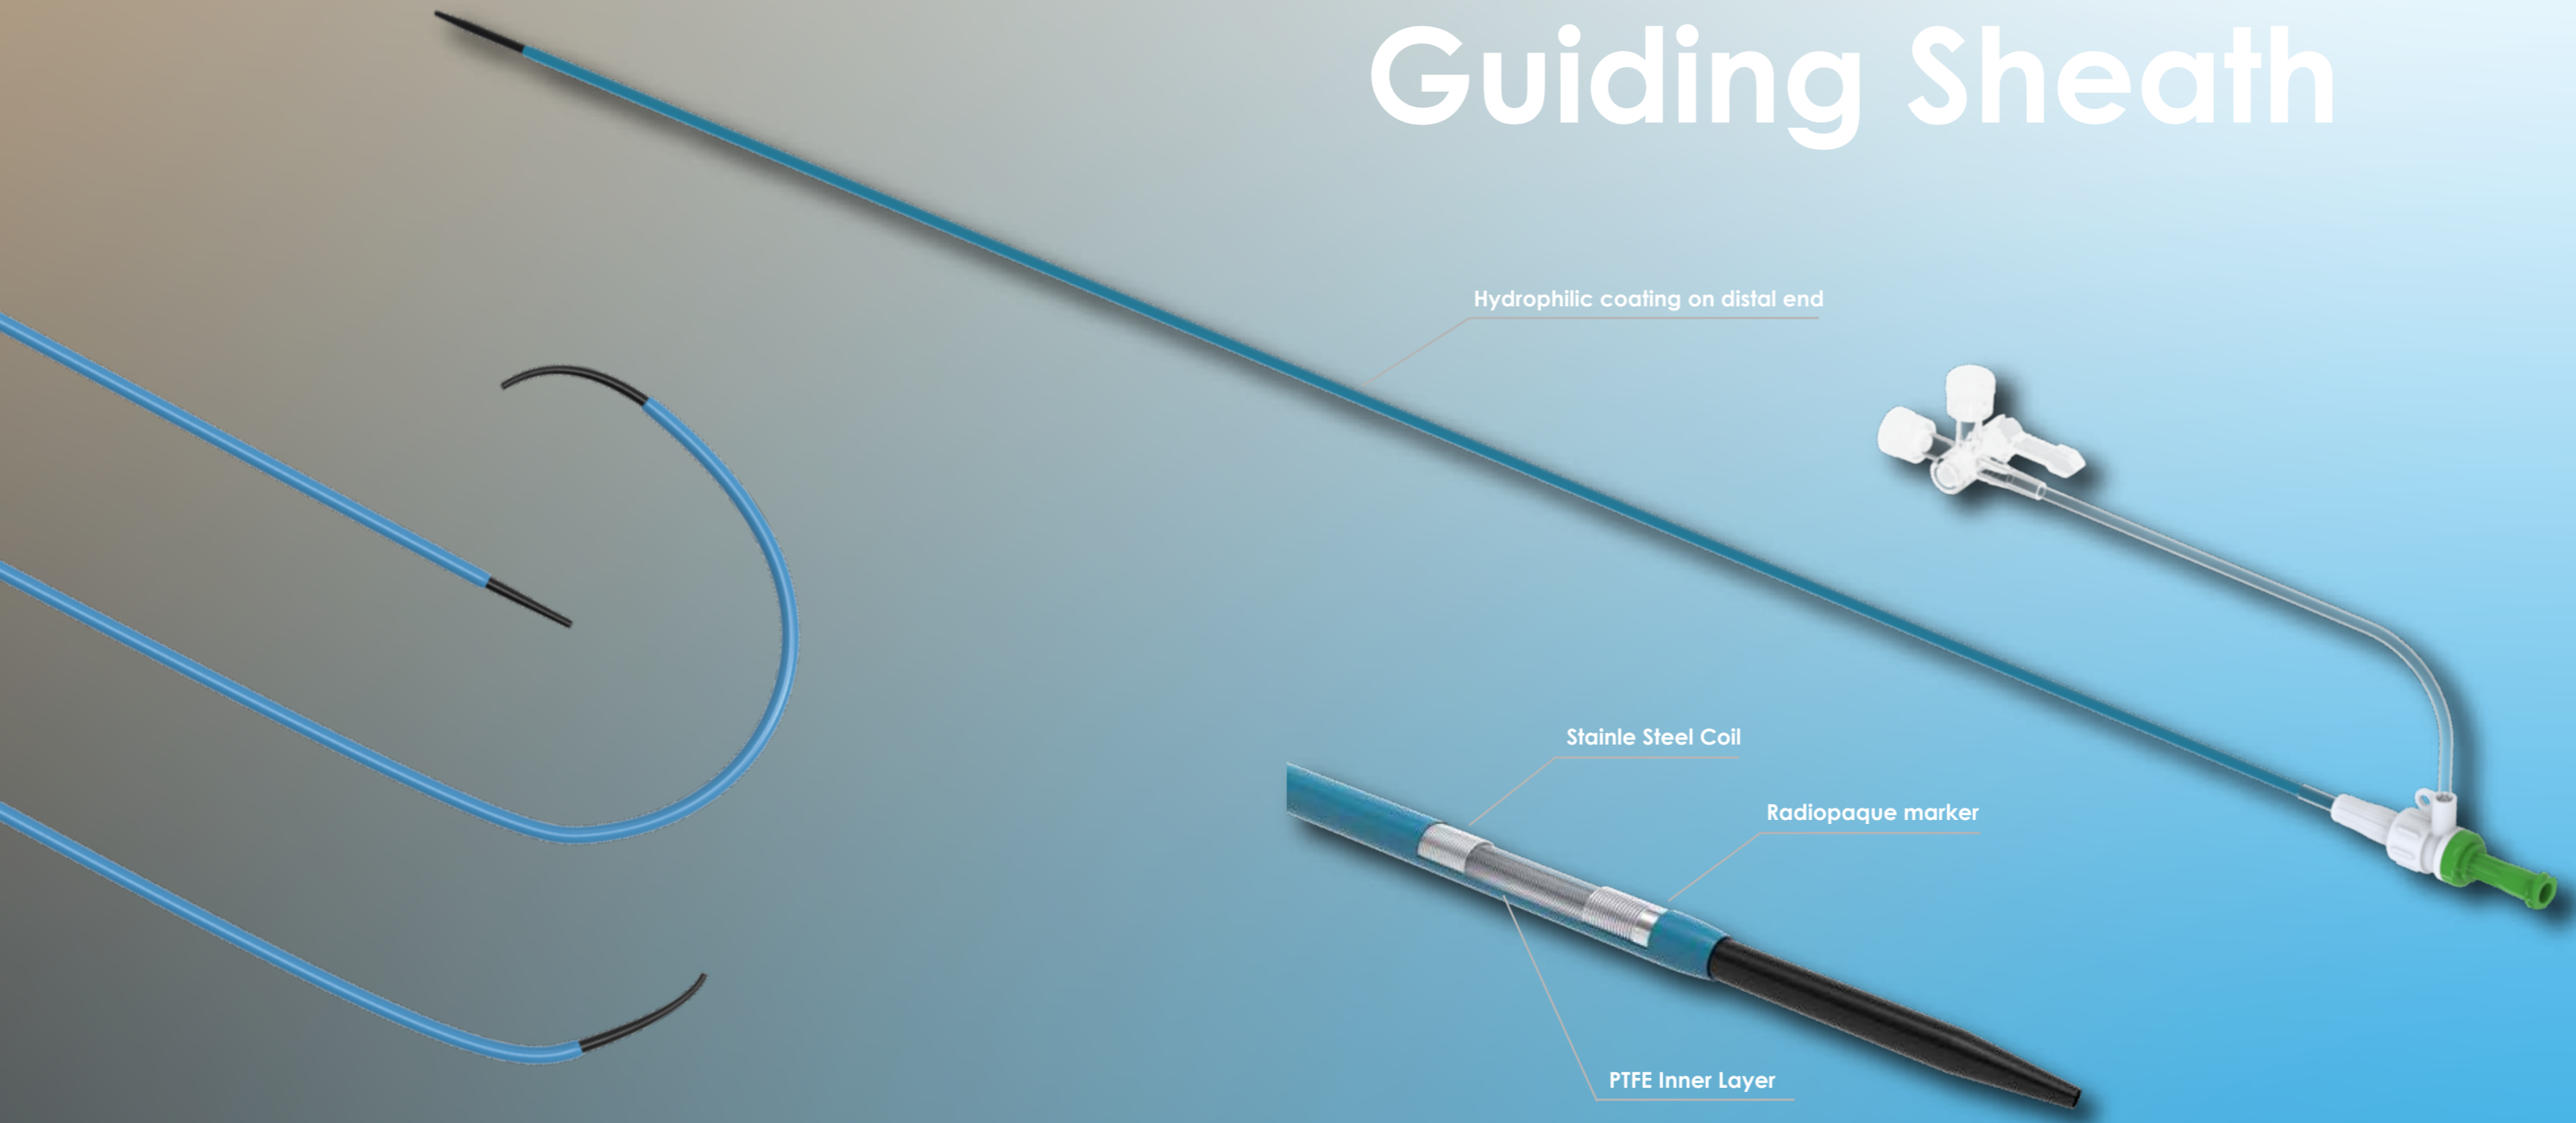

LonAccess™

Guiding Sheath

Hydrophilic coating on distal end

Stainless Steel Coil

Radiopaque marker

PTFE Inner Layer

Guiding Sheath

Ordering information

French Size	REF.NO.	Usable Length(cm)	Hydrophilic Coating Length(cm)	Curve Style	Curve Shape	
5Fr	VSS5F01	40	30	Straight		
	VSS5F02	55	40	Straight		
	VSS5F03	70	50	Straight		
	VSS5F04	90	60	Straight		
	VSM5F01	40	30	Curved		
	VSM5F02	55	40	Curved		
	VSM5F03	70	50	Curved		
	VSM5F04	90	60	Curved		
	VSMP5F01	40	30	Multi-Purpose		
	VSMP5F02	55	40	Multi-Purpose		
	VSMP5F03	70	50	Multi-Purpose		
	VSMP5F04	90	60	Multi-Purpose		
	6Fr	VSS6F01	40	30	Straight	
		VSS6F02	55	40	Straight	
		VSS6F03	70	50	Straight	
		VSS6F04	90	60	Straight	
VSM6F01		40	30	Curved		
VSM6F02		55	40	Curved		
VSM6F03		70	50	Curved		
VSM6F04		90	60	Curved		
VSMP6F01		40	30	Multi-Purpose		
VSMP6F02		55	40	Multi-Purpose		
VSMP6F03		70	50	Multi-Purpose		
VSMP6F04		90	60	Multi-Purpose		

Packed 1 per box and includes dilator. All dilators are 0.038" wire compatible.

Guiding Sheath

Ordering information

French Size	REF.NO.	Usable Length(cm)	Hydrophilic Coating Length(cm)	Curve Style	Curve Shape	
7Fr	VSS7F01	40	30	Straight		
	VSS7F02	55	40	Straight		
	VSS7F03	70	50	Straight		
	VSS7F04	90	60	Straight		
	VSM7F01	40	30	Curved		
	VSM7F02	55	40	Curved		
	VSM7F03	70	50	Curved		
	VSM7F04	90	60	Curved		
	VSMP7F01	40	30	Multi-Purpose		
	VSMP7F02	55	40	Multi-Purpose		
	VSMP7F03	70	50	Multi-Purpose		
	VSMP7F04	90	60	Multi-Purpose		
	8Fr	VSS8F01	40	30	Straight	
		VSS8F02	55	40	Straight	
		VSS8F03	70	50	Straight	
		VSS8F04	90	60	Straight	
VSM8F01		40	30	Curved		
VSM8F02		55	40	Curved		
VSM8F03		70	50	Curved		
VSM8F04		90	60	Curved		
VSMP8F01		40	30	Multi-Purpose		
VSMP8F02		55	40	Multi-Purpose		
VSMP8F03		70	50	Multi-Purpose		
VSMP8F04		90	60	Multi-Purpose		

Packed 1 per box and includes dilator. All dilators are 0.038" wire compatible.