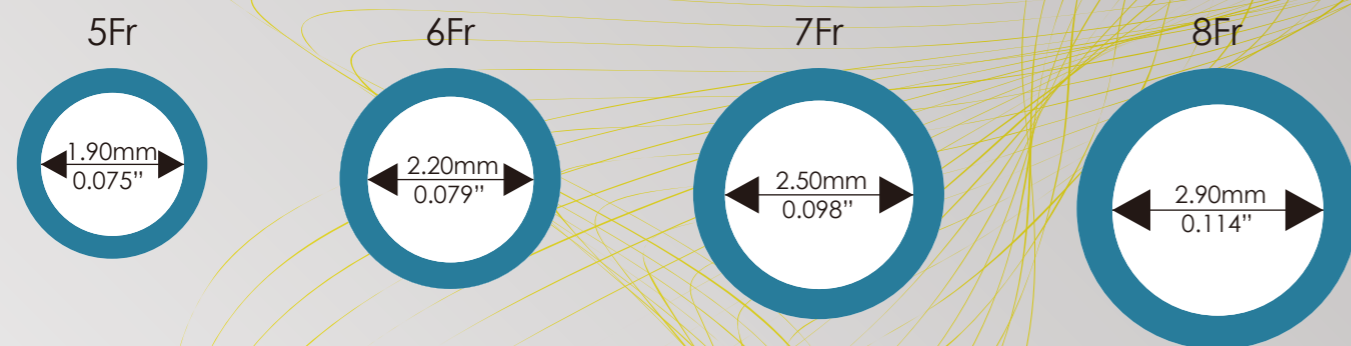

LonAccess™

Guiding Sheath

Hydrophilic coating on distal end

Stainless Steel Coil

Radiopaque marker

PTFE Inner Layer

Guiding Sheath

Ordering information

French Size	REF.NO.	Usable Length(cm)	Hydrophilic Coating Length(cm)	Curve Style	Curve Shape	
5Fr	VSS5F01	40	30	Straight		
	VSS5F02	55	40	Straight		
	VSS5F03	70	50	Straight		
	VSS5F04	90	60	Straight		
	VSM5F01	40	30	Curved		
	VSM5F02	55	40	Curved		
	VSM5F03	70	50	Curved		
	VSM5F04	90	60	Curved		
	VSMP5F01	40	30	Multi-Purpose		
	VSMP5F02	55	40	Multi-Purpose		
	VSMP5F03	70	50	Multi-Purpose		
	VSMP5F04	90	60	Multi-Purpose		
	6Fr	VSS6F01	40	30	Straight	
		VSS6F02	55	40	Straight	
		VSS6F03	70	50	Straight	
		VSS6F04	90	60	Straight	
VSM6F01		40	30	Curved		
VSM6F02		55	40	Curved		
VSM6F03		70	50	Curved		
VSM6F04		90	60	Curved		
VSMP6F01		40	30	Multi-Purpose		
VSMP6F02		55	40	Multi-Purpose		
VSMP6F03		70	50	Multi-Purpose		
VSMP6F04		90	60	Multi-Purpose		

Packed 1 per box and includes dilator. All dilators are 0.038" wire compatible.

Guiding Sheath

Ordering information

French Size	REF.NO.	Usable Length(cm)	Hydrophilic Coating Length(cm)	Curve Style	Curve Shape	
7Fr	VSS7F01	40	30	Straight		
	VSS7F02	55	40	Straight		
	VSS7F03	70	50	Straight		
	VSS7F04	90	60	Straight		
	VSM7F01	40	30	Curved		
	VSM7F02	55	40	Curved		
	VSM7F03	70	50	Curved		
	VSM7F04	90	60	Curved		
	VSMP7F01	40	30	Multi-Purpose		
	VSMP7F02	55	40	Multi-Purpose		
	VSMP7F03	70	50	Multi-Purpose		
	VSMP7F04	90	60	Multi-Purpose		
	8Fr	VSS8F01	40	30	Straight	
		VSS8F02	55	40	Straight	
		VSS8F03	70	50	Straight	
		VSS8F04	90	60	Straight	
VSM8F01		40	30	Curved		
VSM8F02		55	40	Curved		
VSM8F03		70	50	Curved		
VSM8F04		90	60	Curved		
VSMP8F01		40	30	Multi-Purpose		
VSMP8F02		55	40	Multi-Purpose		
VSMP8F03		70	50	Multi-Purpose		
VSMP8F04		90	60	Multi-Purpose		

Packed 1 per box and includes dilator. All dilators are 0.038" wire compatible.